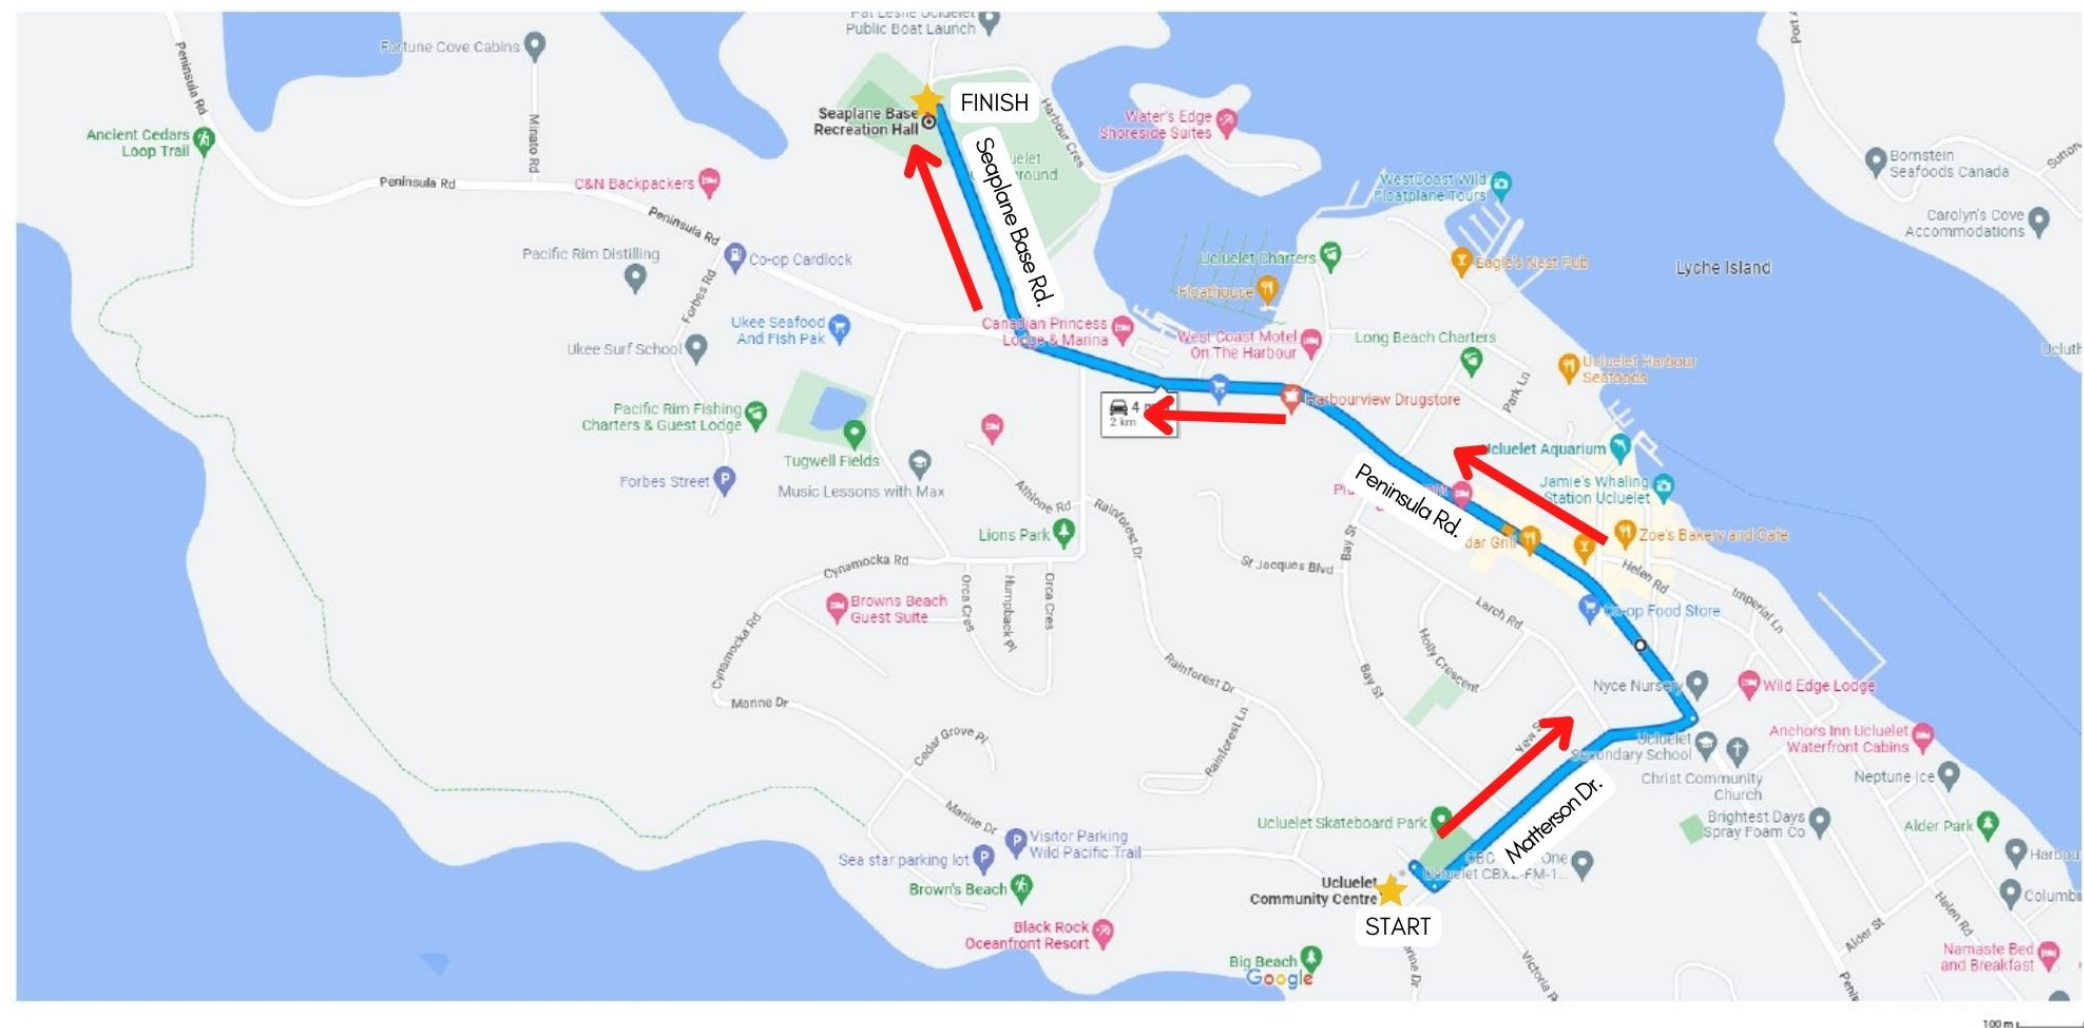

Detailed Route Map - Ukee Days Parade - Saturday, July 26th, 2024

District of Ucluelet 9:45 AM to 10:45 AM

Ukee Days Parade Route - 2km

Start	Ucluelet Community Centre	Matterson Drive	510m
Main	Peninsula Road	Peninsula Road	1162m
Finish	Seaplane Base Rec Hall	Seaplane Base Road	328m
			Total: 2km